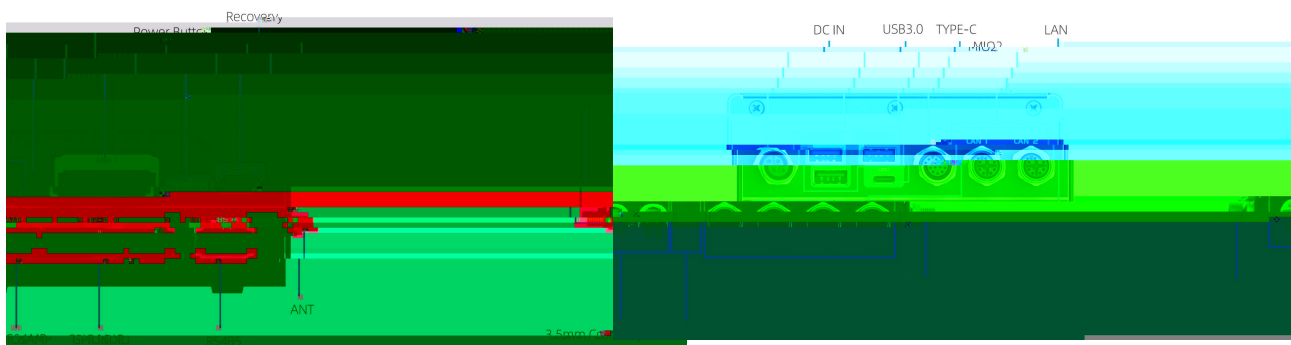

3

		EII-6101E-A	EII-6101E-B	EII-6101E-C	EII-6101E-D		
		Orin Nano Super	Orin Nano Super	Orin NX Super	Orin NX Super		
		4GB					
	CPU	6-core A7ÆAE 1.7 GHz	6-core A7ÆAE 1.7 GHz	6-core A7ÆAE 2.0 GHz	8-core A7ÆAE 2.0 GHz		
	NPU	34 TOPS	67 TOPS	117 TOPS	157 TOPS		
		Ubuntu22.04					
I/O	USB	3 x USB3.0 Type-A		1 x USB3.0 Type-C	OTG		
		2 x RS232	9 x RS485	MIO 1 1	RS232 4	RS485 MIO 1 1	12V
		MIO 2 1	RS232 1	RS485 MIO 2 1	24V	RS485 *4 4	RS485
	CAN	2 x CAN FD		MIO 1 1	CAN FD	MIO 2 1	CAN FD
	LED	8 x LED		1x	1x	6x	
		1x		1 x Recovery			
	GPU	NVIDIA Ampere GPU					
		2 x mini Fakra max		8 GMSL2)			
		1 x HDMI2.1, Up to 4096 x 2160 @ 60Hz					
		1x M.2 2280 SSD		128G /256G /512G /1T /2T			
		1 x 3.5mm Combo Jack	1 x 12pin		4 x DMIC	2 x 5W AMP	

		6 x M12	10/100/1000Mbps	POE
	WIFI/BT	1x M.2 Key E for WIFI/BT		station/AP
	4G/5G	1x M.2 Key B for 4G/5G		
		9~ 36V DC IN		
		Ubuntu22.04 (Jetpack6.2)		
		255	/	
	TPM	TPM 2.0		
	GNSS	RTK+DR	IMU	
	Debug	1 x TTL		
		-25~ 70	65°	70°
		-40~ 85 (-40~ 185 °F)		
		10% ~ 85%		
		SSD	15G@ 11ms	
		SSD	2Grms@ 5~ 500Hz, IEC 60068-2-64	
		130	*125	*70 mm