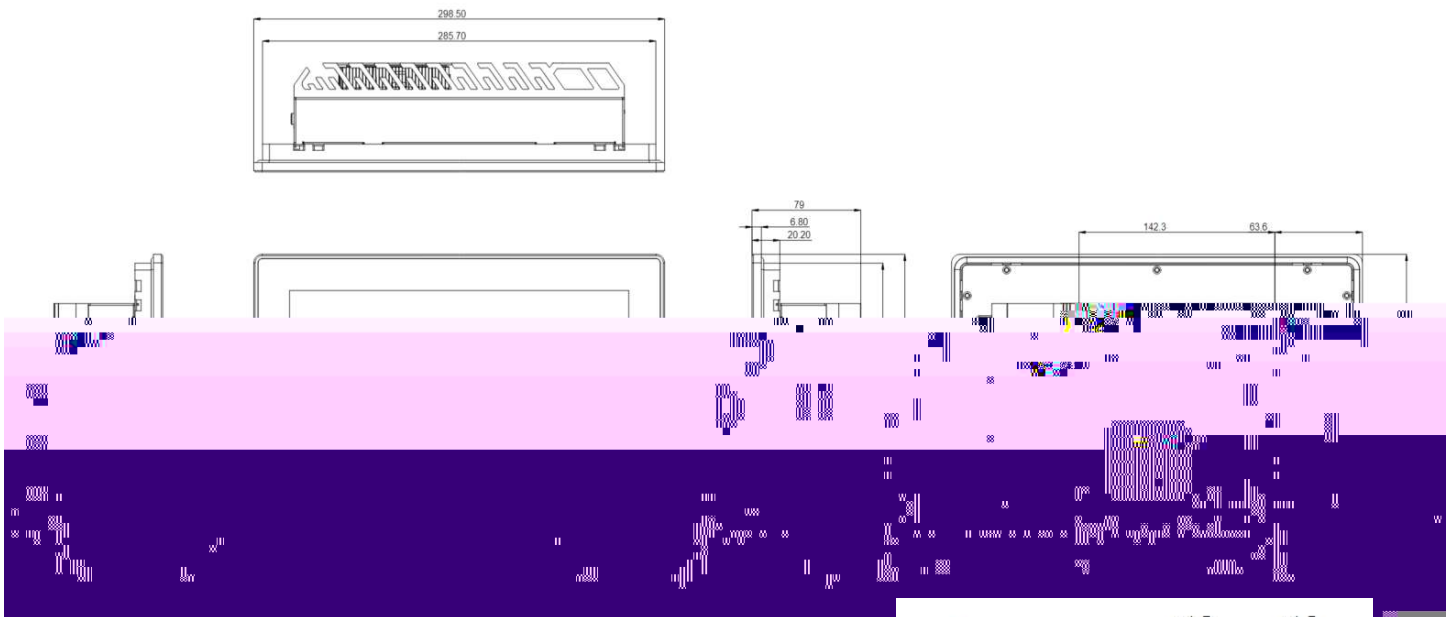

S-121

-
-
-
-
-
-
-
-
-
-

搭配模块一

I S-121

CUT OUT Dimensions: 286 ± 1.5 300 ± 1.5

CUT OUT Dimensions: 286 ± 1.5 300 ± 1.5