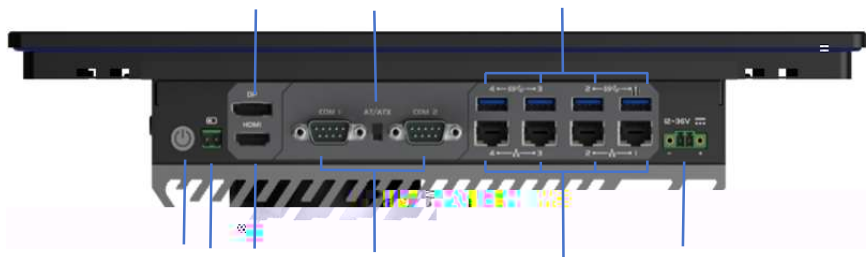

# IVS-150

CUT OUT Dimensions:  $348^{+1.5}$  X  $272^{+1.5}$  MM