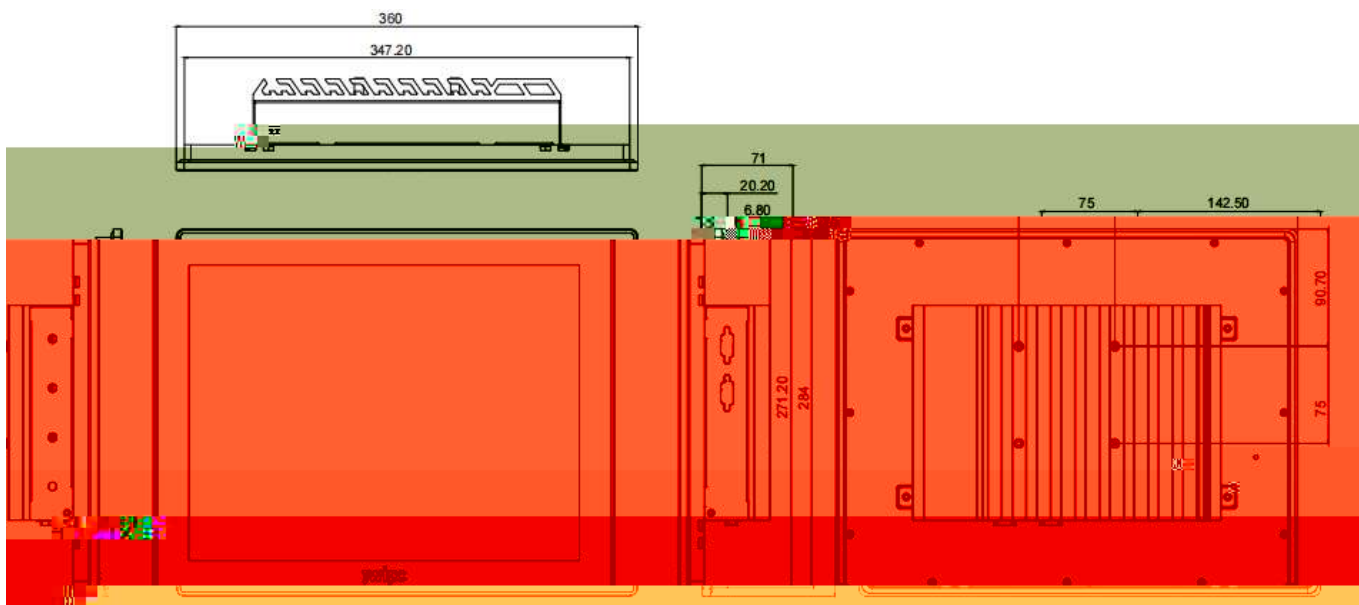

# IVS-150

CUT OUT Dimensions:  $348^{+1.5}$  X  $272^{+1.5}$  MM